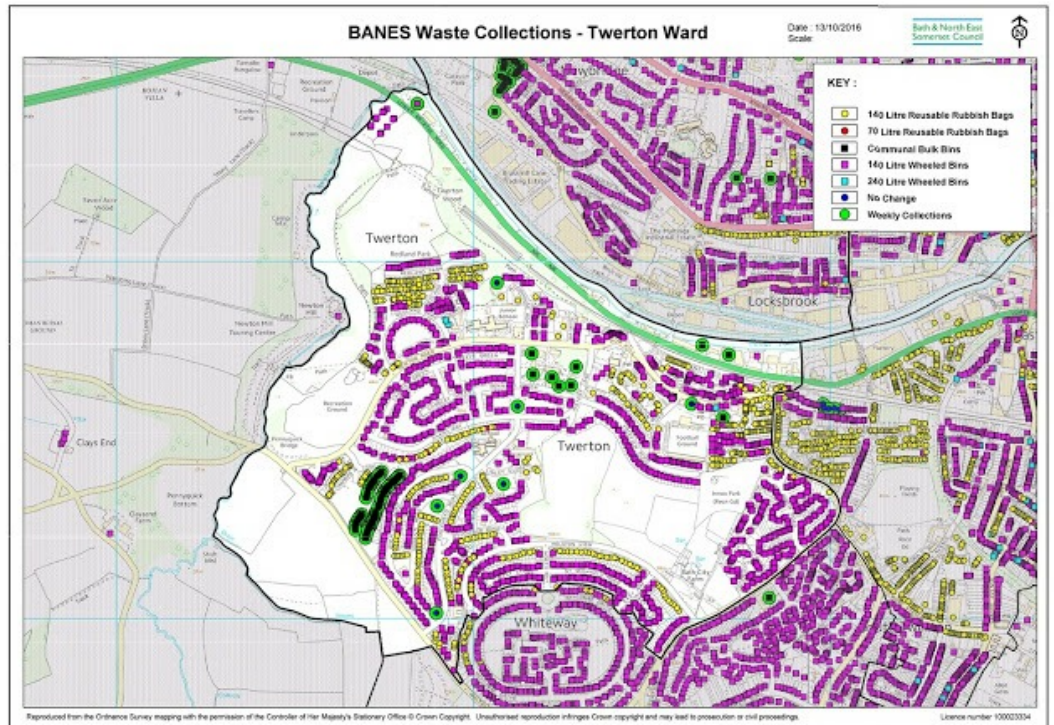

Proposed New Waste arrangements

Many residents have contacted us about the proposed changes to the waste collections that is due to come into force in November. We have located this map, which you can view either on our blog or the BANES website.

This map shows which receptacle each household has been allocated and is colour coded.

The majority have been given a wheelie bin with some homes being given the gull proof bags.

The waste collection will be changing to fortnightly collections for almost all of the Twerton ward from November.

If you have any questions on this, please do get in touch with the Waste Services team at BANES, who will be able to assist you.

CONTACT US

Councillor Tim Ball

☎ 01225 400834

✉ cllrtimball@gmail.com

📱 @timothyball

Sarah Moore

☎ 07807013635

✉ sssomooore@gmail.com

📱 @sssomooore

Printed, published and promoted by Tim Ball on behalf of Tim Ball & Sarah Moore, 1 Freewview Road Twerton Bath BA2 1DS.

If there are any issues your local Lib Dems can help with please cut out the slip below and return to us.

Can we help you?
your comments:

Can you help us?

I can deliver 'Focus' in my area ☐

I can display a poster at election ☐

I would like to become a member of the Lib Dems ☐

About You

Name ..... Address .....

Phone no ..... E-mail .....

Return to either Cllr Tim Ball, 1 Freewview Road, Twerton, Bath BA2 1DS or Sarah Moore, 44 Kelston View, Twerton, Bath, BA2 1NP

The Liberal Democrats and their elected representatives may use the information you've given to contact you. Some contacts may be automated. You can always opt out of communications at any time by contacting us.